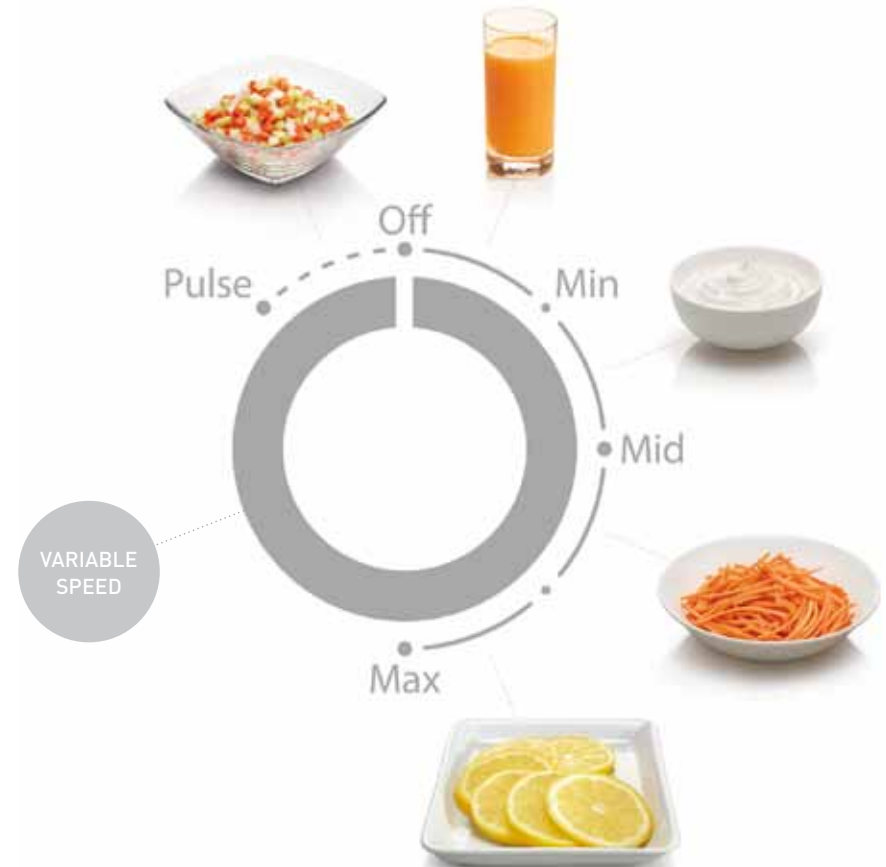

A glass of freshly-squeezed juice is a joy for our taste buds and our health. However, very often a lot of juice is retained in the pulp that is thrown away. You'll be amazed how much more juice the new Hotpoint Slow Juicer can extract from the same amount of fruit and vegetables: up to 30% more. The secret is softer, more precise squeezing, which is also better at conserving vitamins and nutrients. For a toast to flavour as well as to our good health.

MULTI FUNCTIONAL FOOD PROCESSOR

"Sometimes I fancy preparing something special; highly effective kitchen appliances can help me a lot and make my job that much easier."*

HD LINE Variable speed technology with perfect setting level for any needs.

HD LINE

*Taken from the international market research by People Research.

ENDLESS POWER LEVELS, UNIQUE PERFECTION.

Do you think talent is all it takes in the kitchen? The Hotpoint Multifunctional Food Processor is a decidedly powerful, **multipurpose robot which does everything** with the effectiveness and professional skill of a real chef. Thanks to the **variable speed technology and the number of accessories it has**, it allows you to tackle an endless range of preparations like chopping, whipping, blending and many others to achieve impeccable results every time.