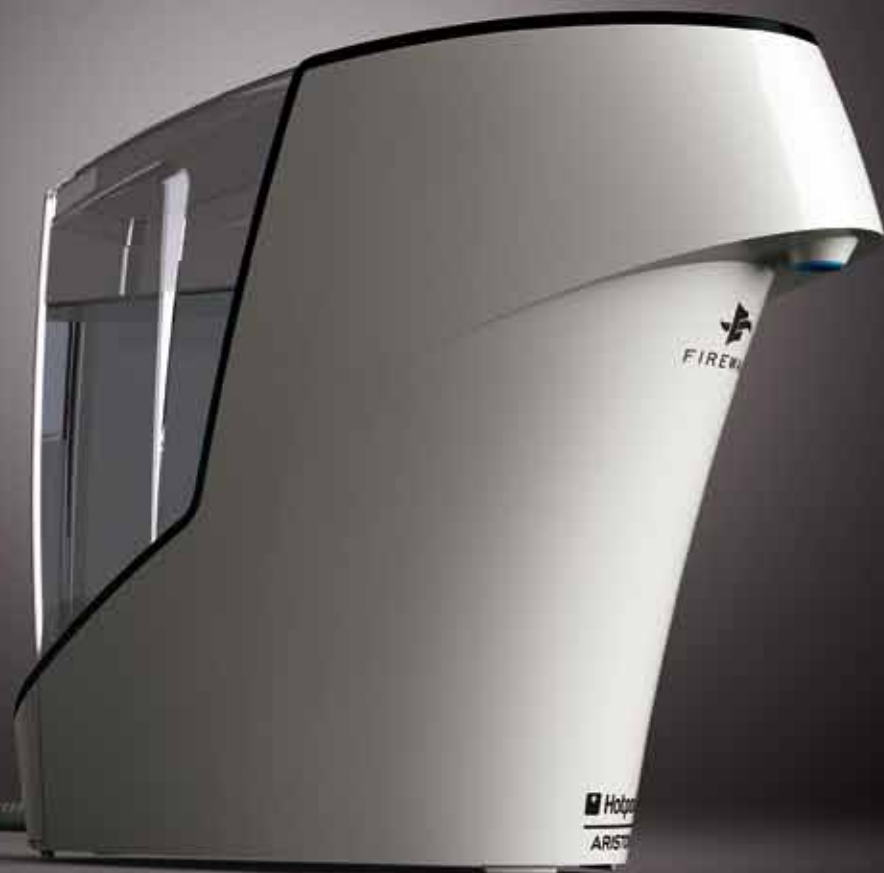

WATER MACHINE

"There's nothing more thirst quenching than a cool glass of water. The tap water at home is drinkable but it does not have a pleasant taste or smell... and sometimes it may even contain impurities and residue! That's why I often resort to buying bottled water, despite the inconvenience of its cost and impact on the environment. I would like to find a practical system that turns my tap water into really pure and safe drinking water."*

HD LINE 99,9999% bacteria removal 100% of the time.

*Taken from the international market research by People Research.